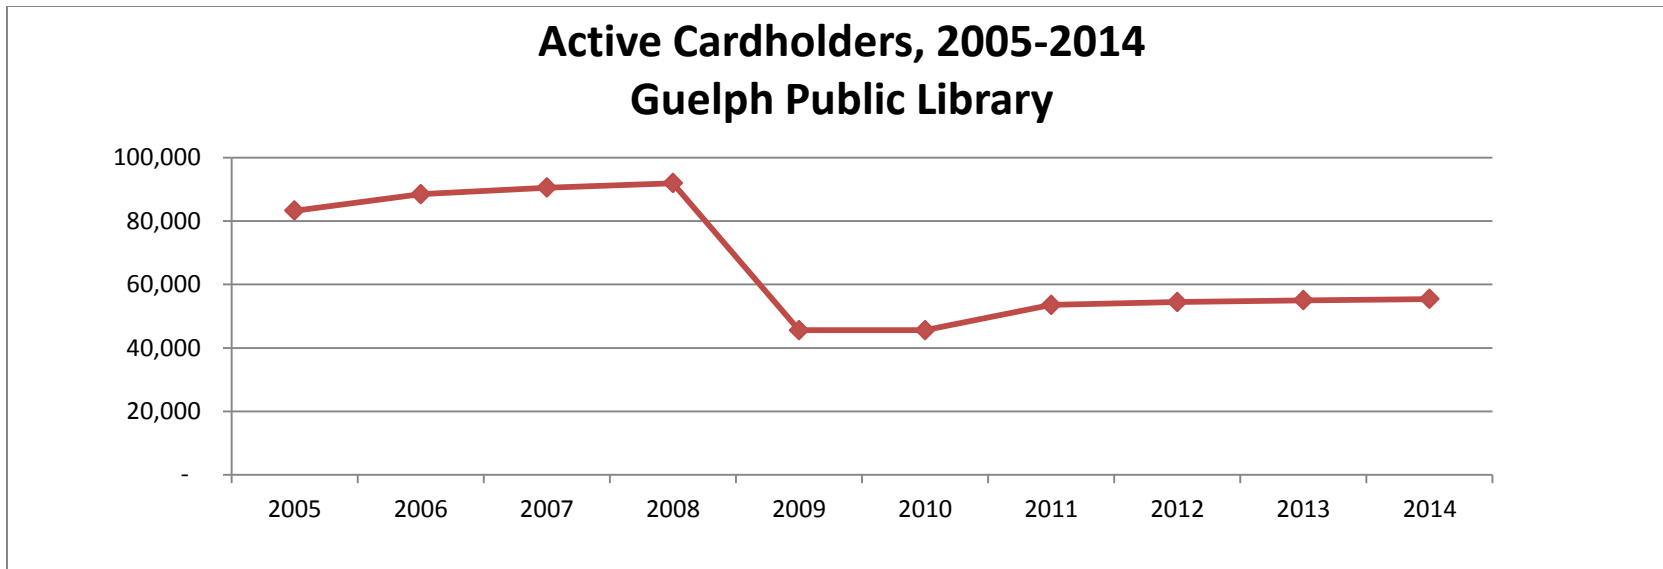

APPENDIX A

Guelph Public Library trends compared to that of Ontario Public Libraries

Ontario Public Libraries data obtained from recent research conducted by the Federation of Ontario Public Libraries; the graphs placed here compare the trend in activity at GPL against the trend in activity for all Ontario Public Libraries by year from 2005 to 2014.