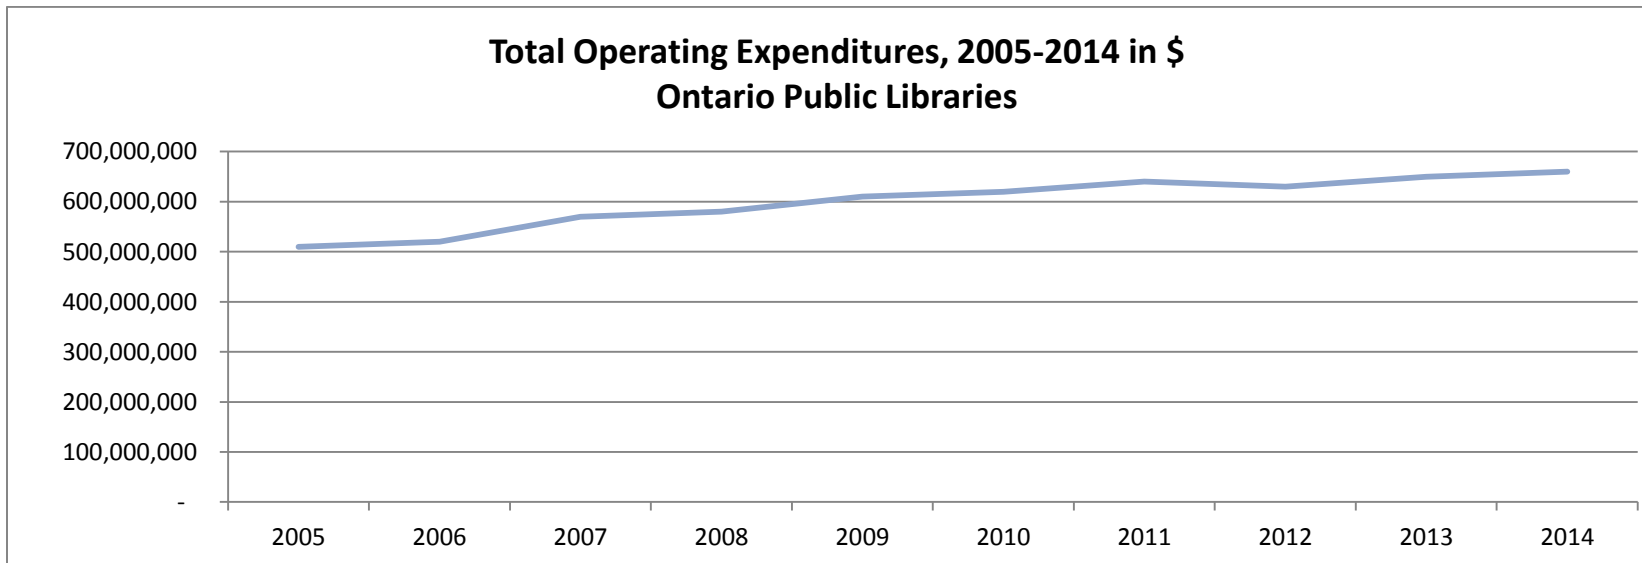

APPENDIX A

Guelph Public Library trends compared to that of Ontario Public Libraries

Ontario Public Libraries data obtained from recent research conducted by the Federation of Ontario Public Libraries; the graphs placed here compare the trend in activity at GPL against the trend in activity for all Ontario Public Libraries by year from 2005 to 2014.