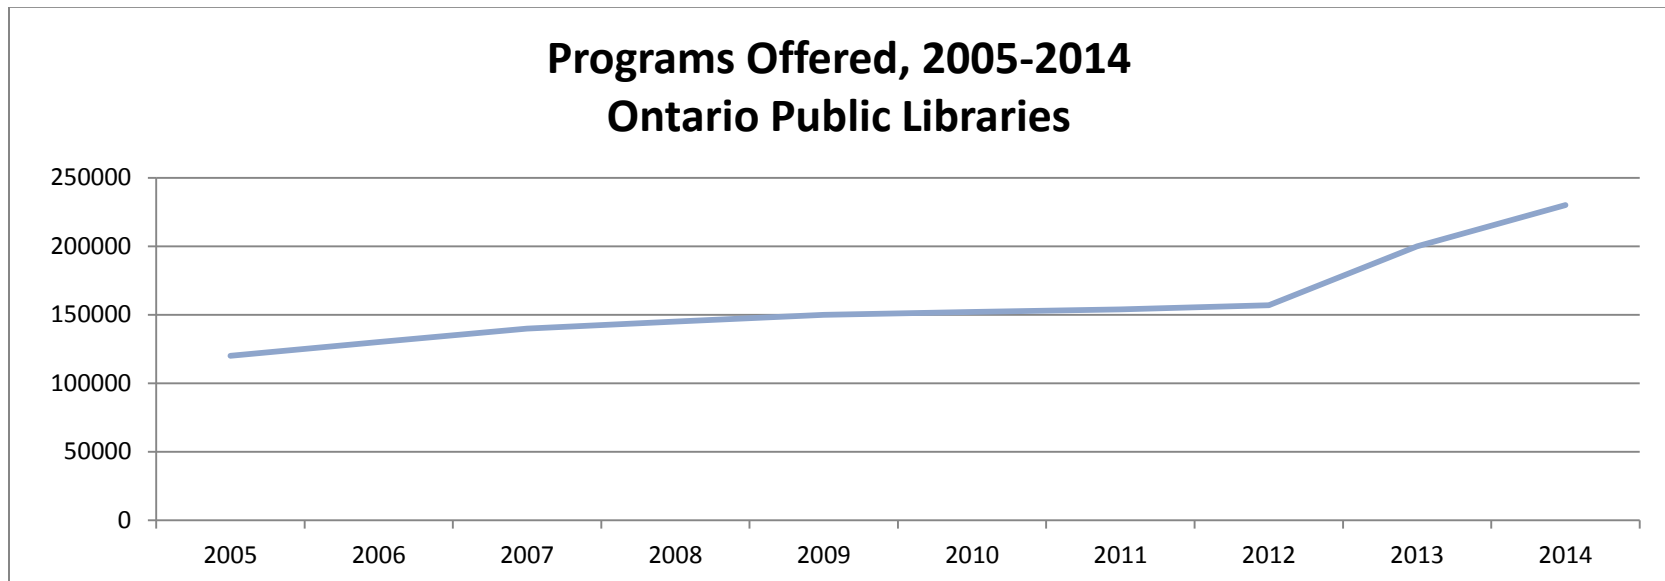

APPENDIX A

Guelph Public Library trends compared to that of Ontario Public Libraries

Ontario Public Libraries data obtained from recent research conducted by the Federation of Ontario Public Libraries; the graphs placed here compare the trend in activity at GPL against the trend in activity for all Ontario Public Libraries by year from 2005 to 2014.