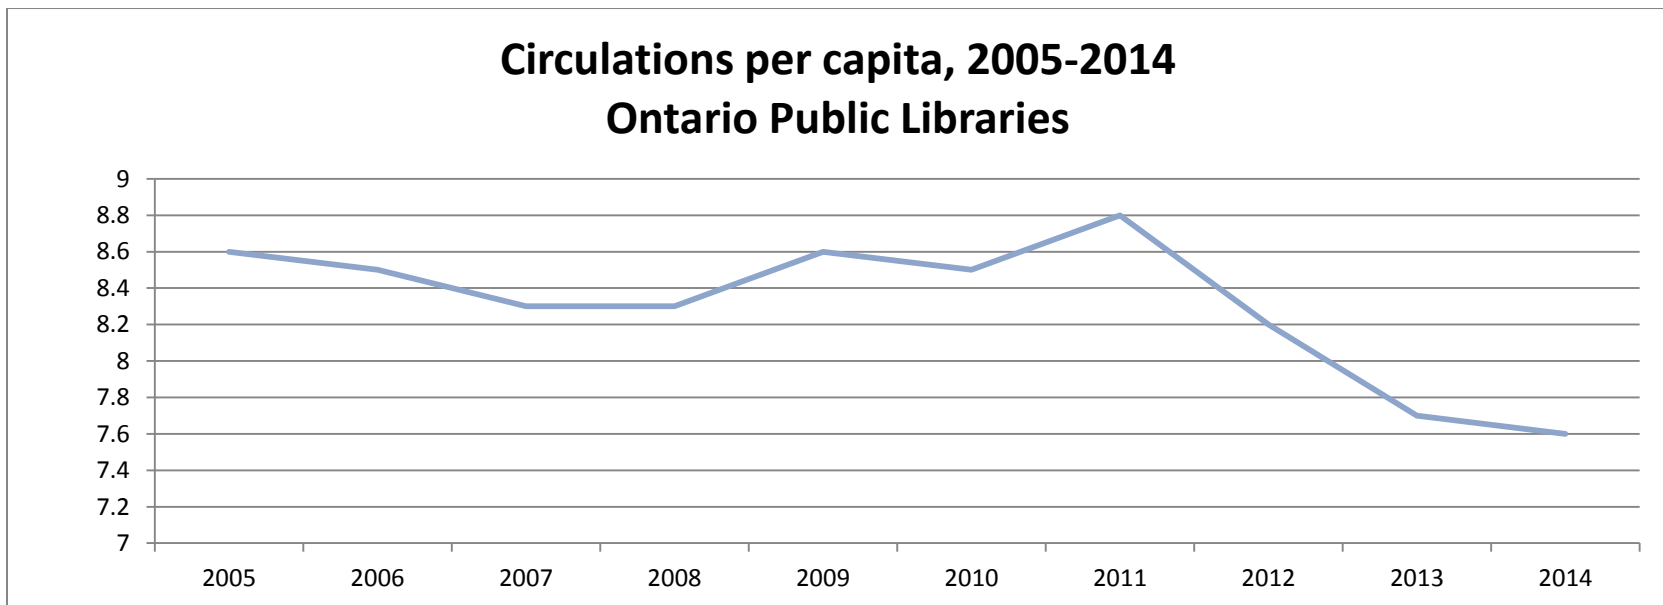

APPENDIX A

Guelph Public Library trends compared to that of Ontario Public Libraries

Ontario Public Libraries data obtained from recent research conducted by the Federation of Ontario Public Libraries; the graphs placed here compare the trend in activity at GPL against the trend in activity for all Ontario Public Libraries by year from 2005 to 2014.