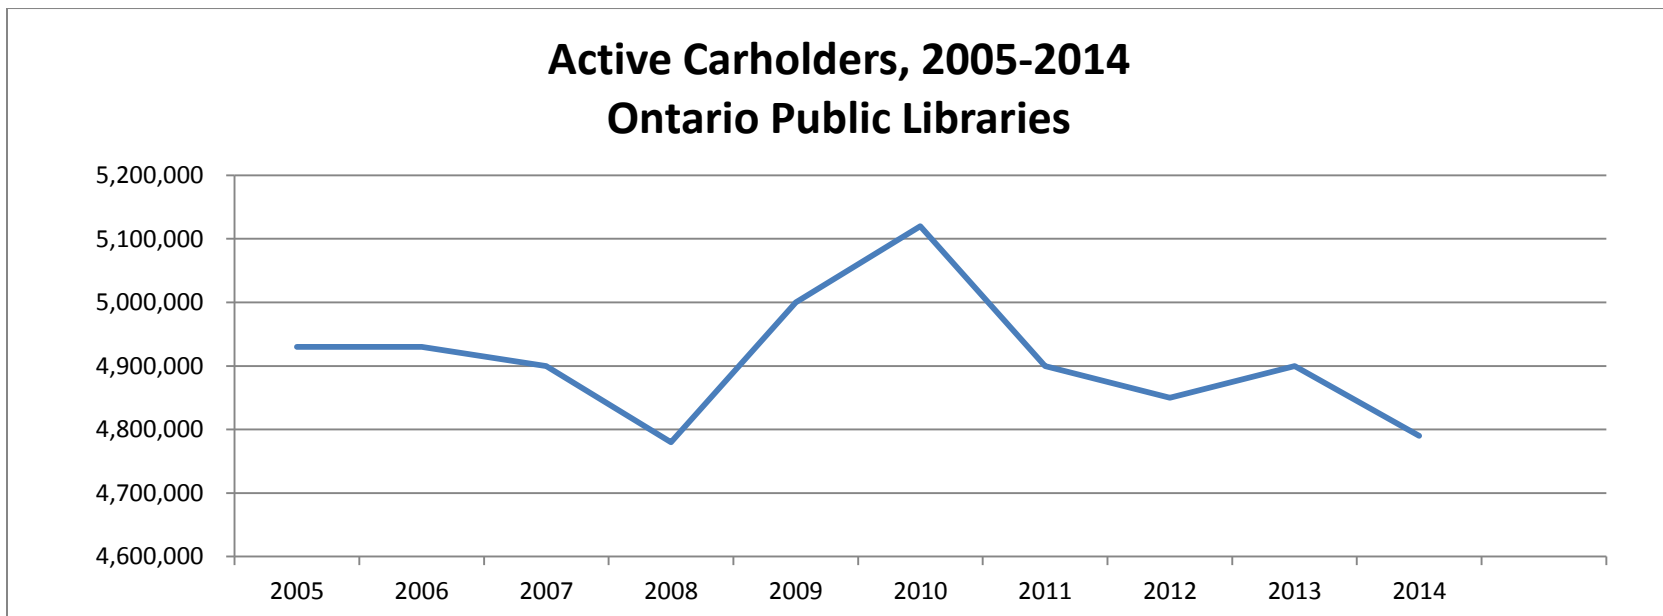

APPENDIX A

Guelph Public Library trends compared to that of Ontario Public Libraries

Ontario Public Libraries data obtained from recent research conducted by the Federation of Ontario Public Libraries; the graphs placed here compare the trend in activity at GPL against the trend in activity for all Ontario Public Libraries by year from 2005 to 2014.