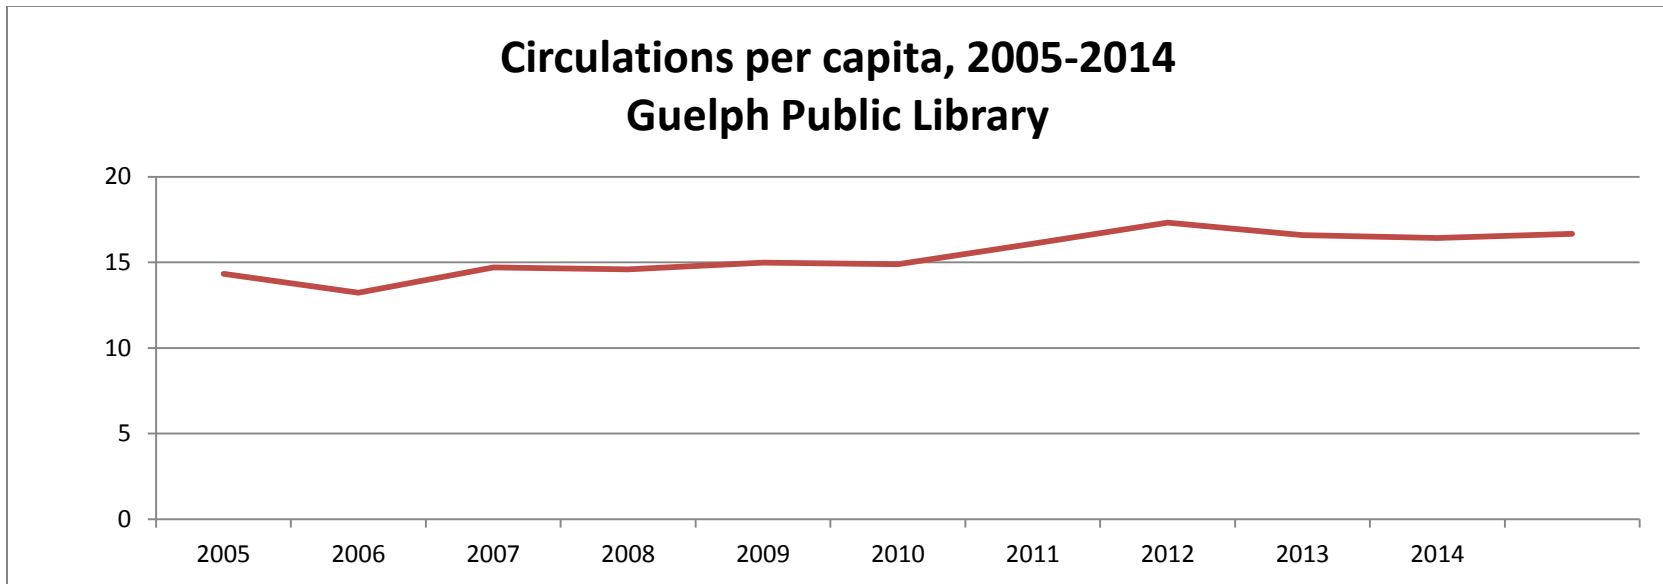

APPENDIX A

Guelph Public Library trends compared to that of Ontario Public Libraries

Ontario Public Libraries data obtained from recent research conducted by the Federation of Ontario Public Libraries; the graphs placed here compare the trend in activity at GPL against the trend in activity for all Ontario Public Libraries by year from 2005 to 2014.