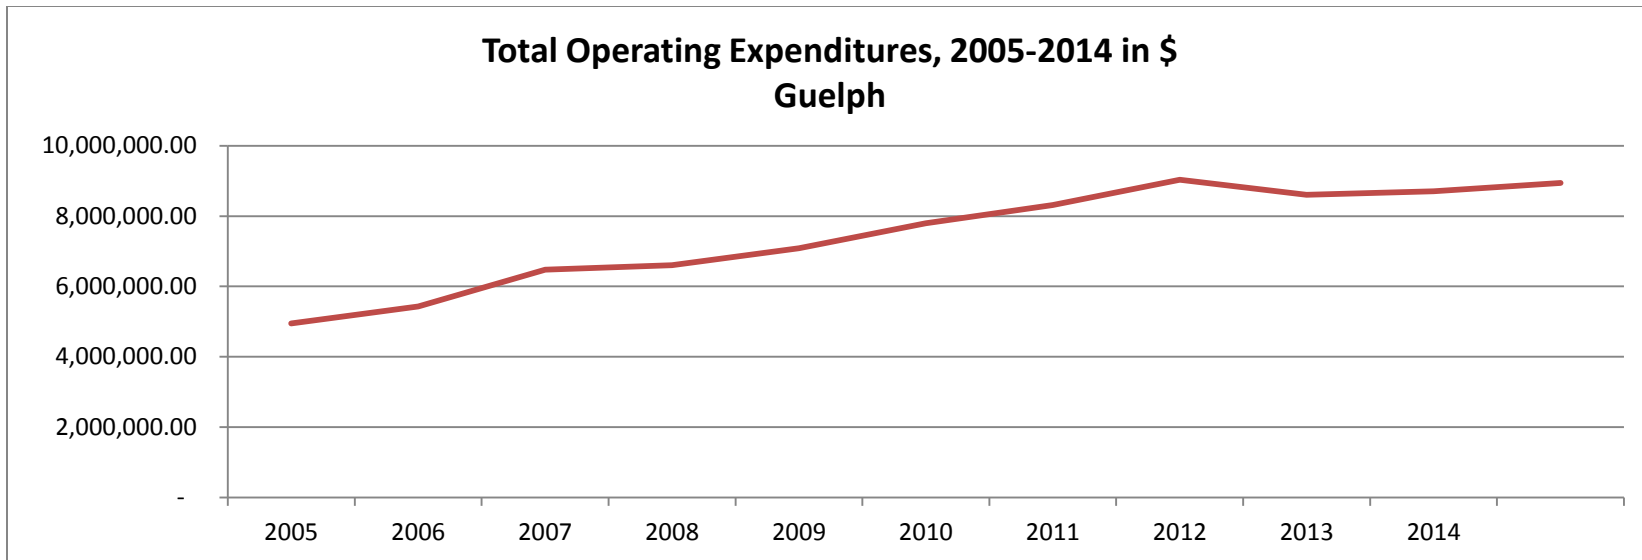

APPENDIX A

Guelph Public Library trends compared to that of Ontario Public Libraries

Ontario Public Libraries data obtained from recent research conducted by the Federation of Ontario Public Libraries; the graphs placed here compare the trend in activity at GPL against the trend in activity for all Ontario Public Libraries by year from 2005 to 2014.